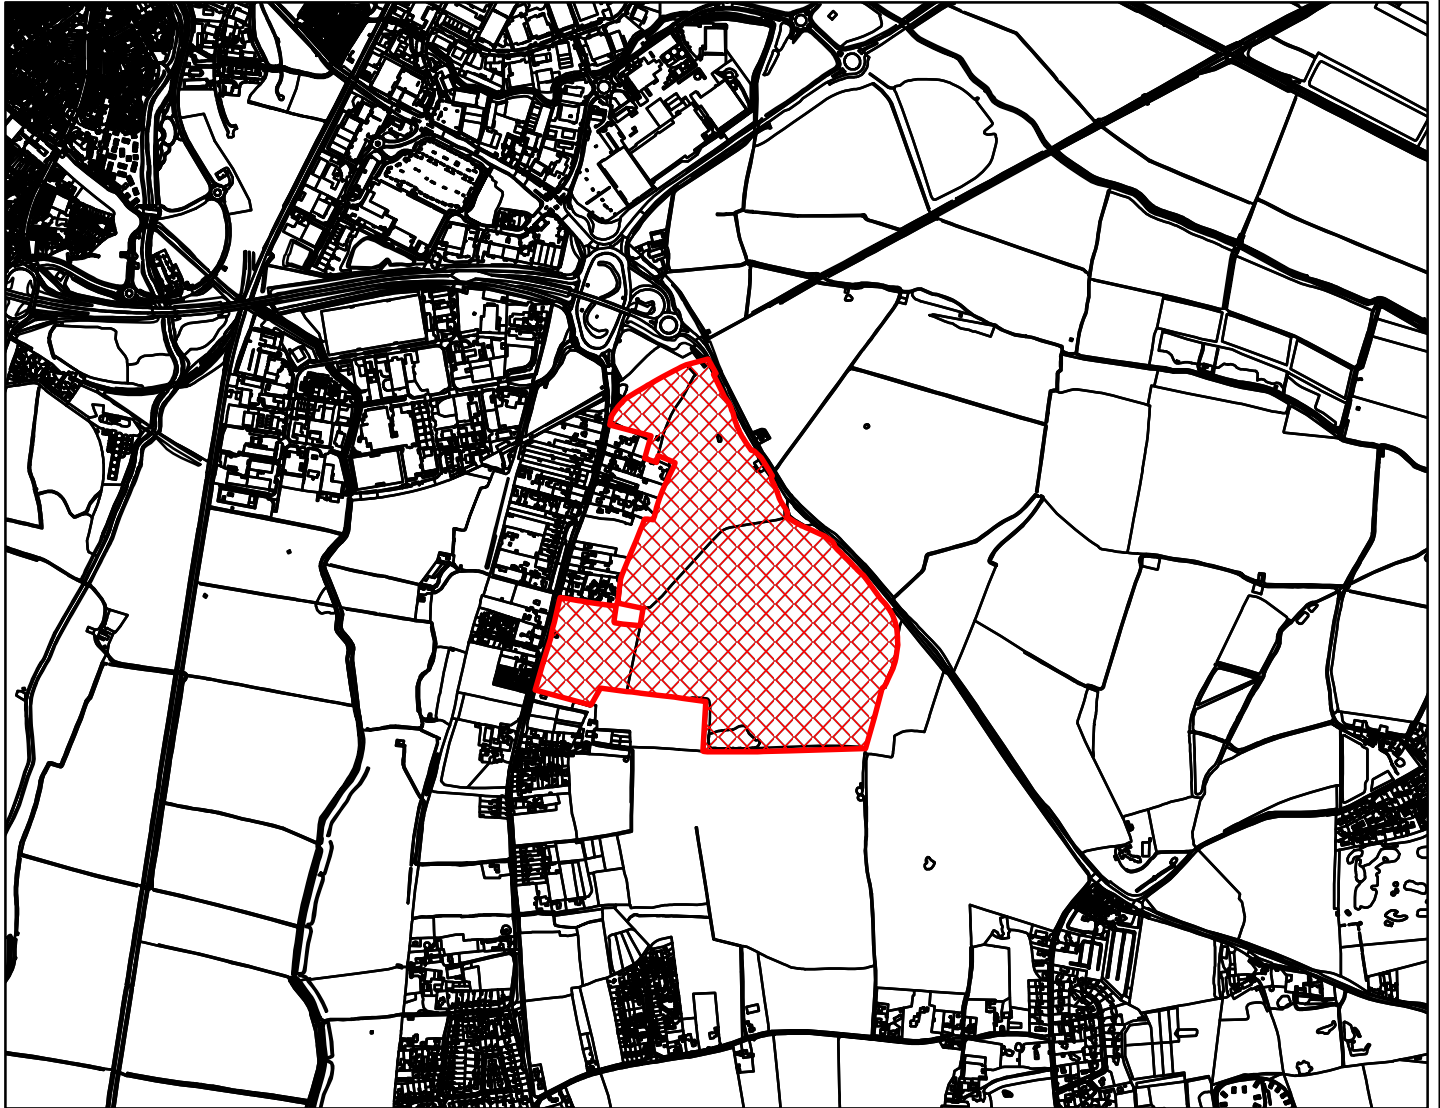

13/01615/OM

Borough Council of
King's Lynn &
West Norfolk

Land West of Constitution Hill North Runcton Norfolk

Legend

Scale: 1:20,000

Reproduced from the Ordnance Survey map with permission of the Controller of His Majesty's Stationery Office © Crown Copyright 2023.

Unauthorised reproduction infringes Crown Copyright and may lead to prosecution or civil proceedings.

Organisation	BCKLWN
Department	Planning
Comments	
Date	19/08/2024
MSA Number	0100024314